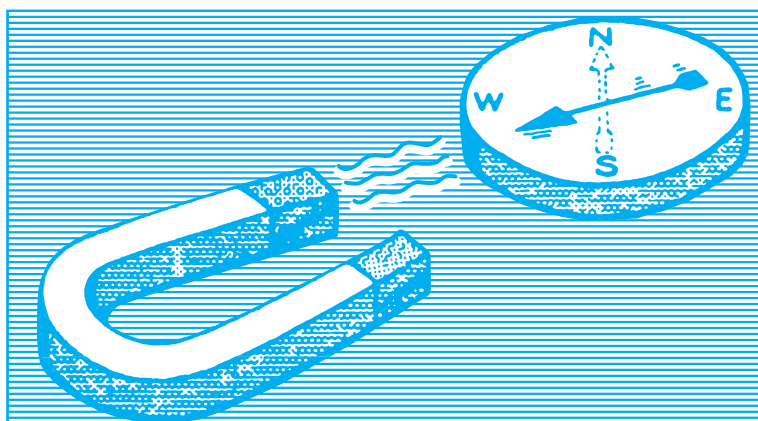

# MAGNETIZED MATERIAL

KEEP AWAY FROM AIRCRAFT COMPASS DETECTOR UNIT

MAG Label

TS-DG200 (NOV/2003)

JALCARGO