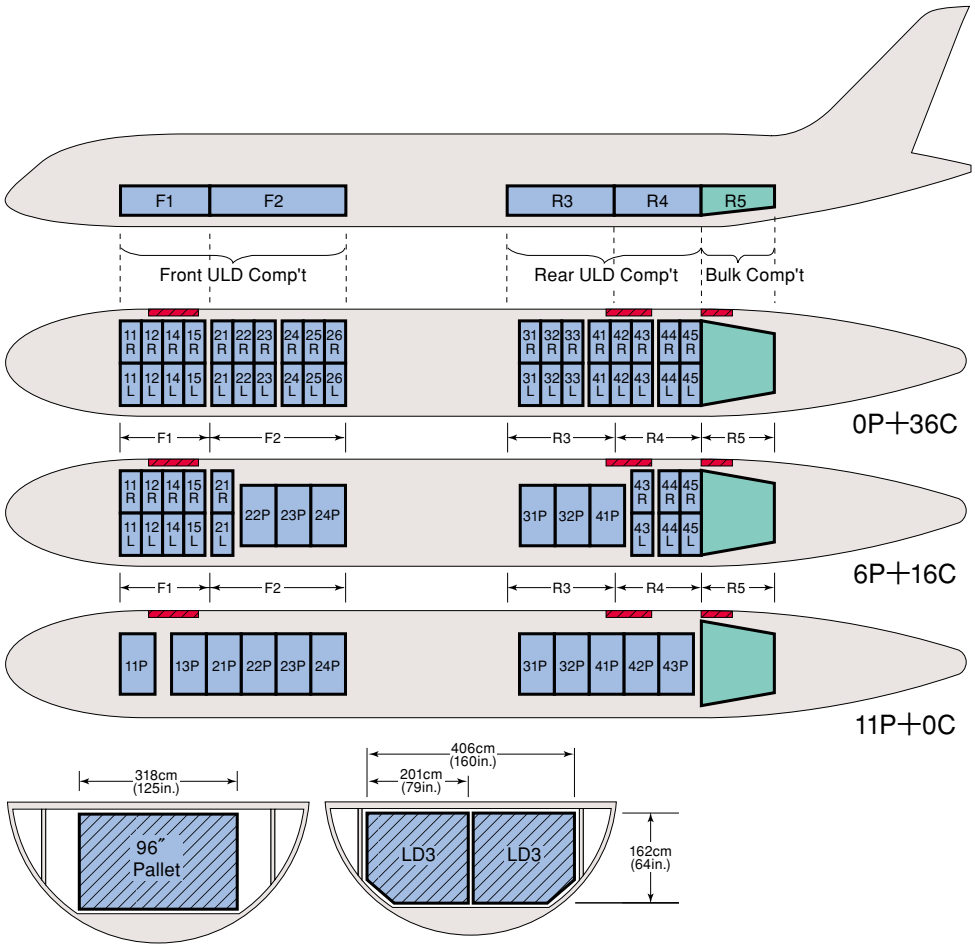

A350-900

● Length : 66.80m ● 全長 : 66.80m
● Width : 64.75m ● 全幅 : 64.75m

● Cargo Door Dimension

	Width×Height cm (in.)
Front	285×168 (112×66)
Rear	280×168 (110×66)
Bulk	95×76 (37×30)

● Load Capacity and Temperature of Cargo Comp't

	Load Capacity	Temperature		
	kg (lb)	Switch	°C	°F
Front	22,000 (48,502)	—	5~27	41~81
Rear	19,000 (41,888)	—	3~25	38~77
Bulk	1,500 (3,307)	"AUTO" "OFF"	5~25 3~15	41~77 38~59

注) 貨物室の温度は、あくまでも目安であり、保証されたものではありません。
Temperature is not guaranteed.

● Package Size Table (Bulk)

MAX package width	MAX package height	MAX package length
85.1 (33.5)	70.0 (27.5)	165.0 (67.0)
33.0 (13.0)	70.0 (27.5)	240.0 (94.5)

cm (in.)

● Bulk Comp't Dimension

ft ³	m ³
367.27	10.4