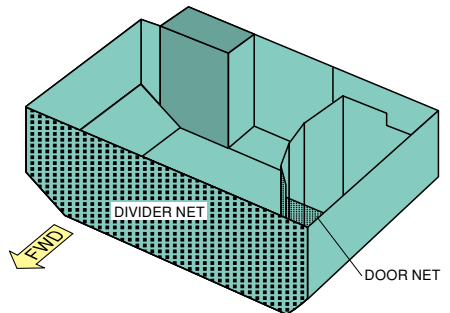

A350-900

● Length : 66.80m ● 全長 : 66.80m
● Width : 64.75m ● 全幅 : 64.75m

● Cargo Door Dimension

	Width×Height cm (in.)
Front	285×168 (112×66)
Rear	280×168 (110×66)
Bulk	95×76 (37×30)

● Load Capacity and Temperature of Cargo Comp't

	Load Capacity	Temperature		
	kg (lb)	Switch	°C	°F
Front	22,000 (48,502)	—	5~27	41~81
Rear	19,000 (41,888)	—	3~25	38~77
Bulk	1,500 (3,307)	"AUTO" "OFF"	5~25 3~15	41~77 38~59

注) 貨物室の温度は、あくまでも目安であり、保証されたものではありません。
Temperature is not guaranteed.

● Package Size Table (Bulk)

MAX package width	MAX package height	MAX package length
85.1 (33.5)	70.0 (27.5)	165.0 (67.0)
33.0 (13.0)	70.0 (27.5)	240.0 (94.5)

cm (in.)

● Bulk Comp't Dimension

ft ³	m ³
367.27	10.4