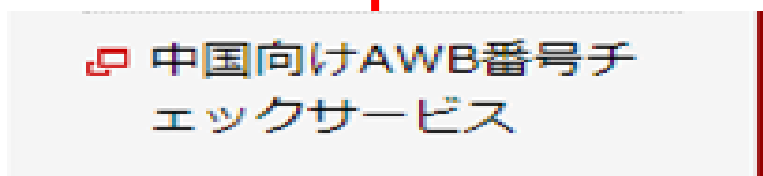

1. 中国向けAWB番号チェックサービス 検索サイト設置場所

1.2 JAL CARGO HOMEPAGE 国際貨物 上部ヘッダー内